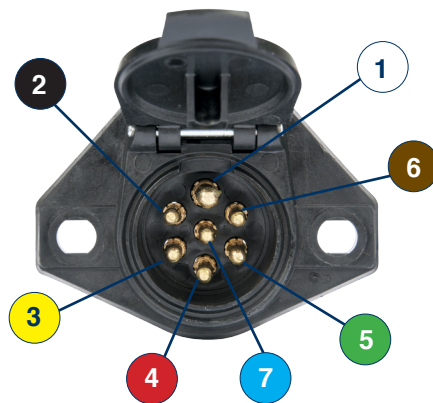

TRAILER PLUG DIAGRAM

7 WAY ROUND

PLUG

SOCKET

BOOT

PLUG

SOCKET

POS	COLOR	GAUGE	SIGNAL
1	WHITE	10	Ground
2	BLACK	12	Clearance, Side Marker And Id Lamps
3	YELLOW	12	Left Turn And Hazard Lamps
4	RED	12	Stop Lamps And Anti-Lock Devices
5	GREEN	12	Right Turn And Hazard Lamps
6	BROWN	12	Tail, Rear Clearance, Marker And License Plate Lamps
7	BLUE	12	Auxiliary Circuit (Center)