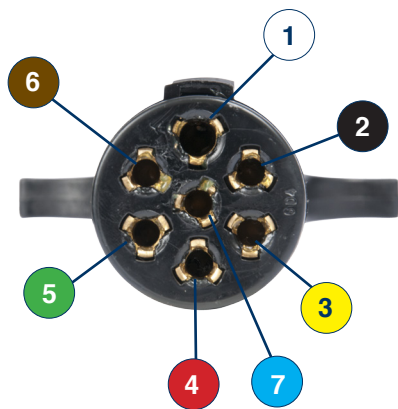

TRAILER PLUG DIAGRAM

7 WAY ROUND

PLUG

SOCKET

BOOT

PLUG

SOCKET

POS	COLOR	GAUGE	SIGNAL
1	WHITE	10	Ground
2	BLACK	12	Clearance, Side Marker And Id Lamps
3	YELLOW	12	Left Turn And Hazard Lamps
4	RED	12	Stop Lamps And Anti-Lock Devices
5	GREEN	12	Right Turn And Hazard Lamps
6	BROWN	12	Tail, Rear Clearance, Marker And License Plate Lamps
7	BLUE	12	Auxiliary Circuit (Center)